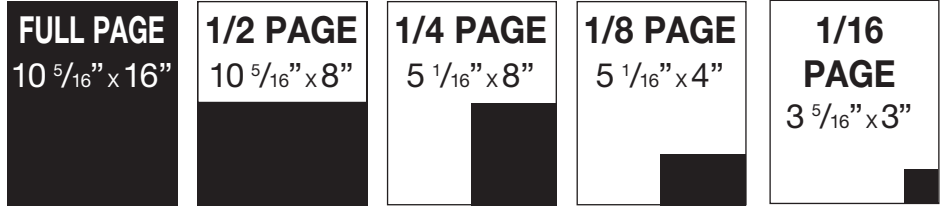

Display Advertising Rates

Rates are per ad, per week, non-commissionable, plus 1.8% sales tax.

Circulation 8,000, Readership 21,840
Published Friday Morning
Deadline 4pm Prior Friday

	Open Rate	Full Page	1/2 PAGE	1/4 PAGE	1/8 PAGE	1/16 PAGE
	\$7.20 per col. in.	\$691.20	\$345.60	\$172.80	\$86.40	\$43.20
Weekly Discounts						
13 Weeks (10%)	\$6.45 per col. in.	\$619.20	\$309.60	\$154.80	\$77.40	\$38.70
26 Weeks (20%)	\$5.80 per col. in.	\$556.80	\$278.40	\$139.20	\$69.60	\$34.80
52 Weeks (30%)	\$5.05 per col. in.	\$484.80	\$242.40	\$121.20	\$60.60	\$30.30

Contact Us For Details.

Preprinted Inserts

Rates are per insert, per week, full distribution.
Maximum insert size is 8.5 x 11 inches.

Single Sheet	\$ 285	20-24 Pages	\$ 780
4-8 Pages	\$ 420	28-32 Pages	\$ 960
12-16 Pages	\$ 600	36-40 Pages	\$1140

Mechanical Specifications

6 column x 16 inch tabloid, 150-line screen, 300 dpi

1 column	1.583 inches	9.5 picas
2 columns	3.333 inches	20 picas
3 columns	5.083 inches	30.5 picas
4 columns	6.833 inches	41 picas
5 columns	8.583 inches	51.5 picas
6 columns	10.333 inches	62 picas