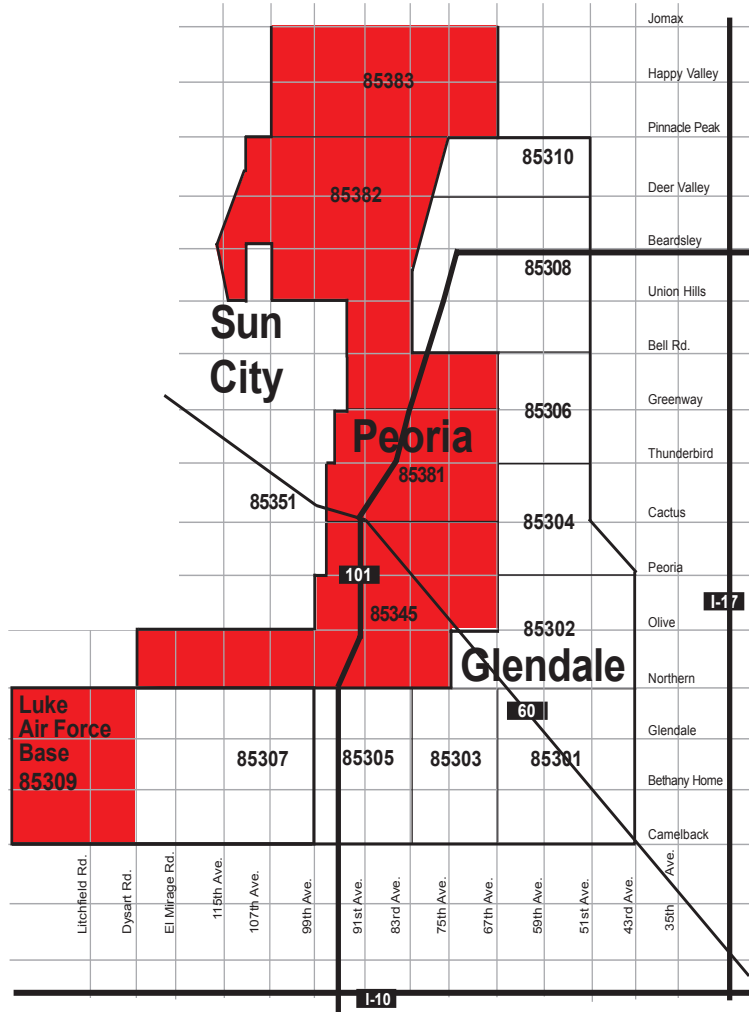

The Peoria Times is delivered by direct mail to paid subscribers, local businesses and area agencies located throughout the city of Peoria, as well as Glendale, Sun City and Luke Air Force base. The Times is also distributed to all Peoria Chamber of Commerce members and is circulated through convenience stores, newsstands and bulk deliveries.